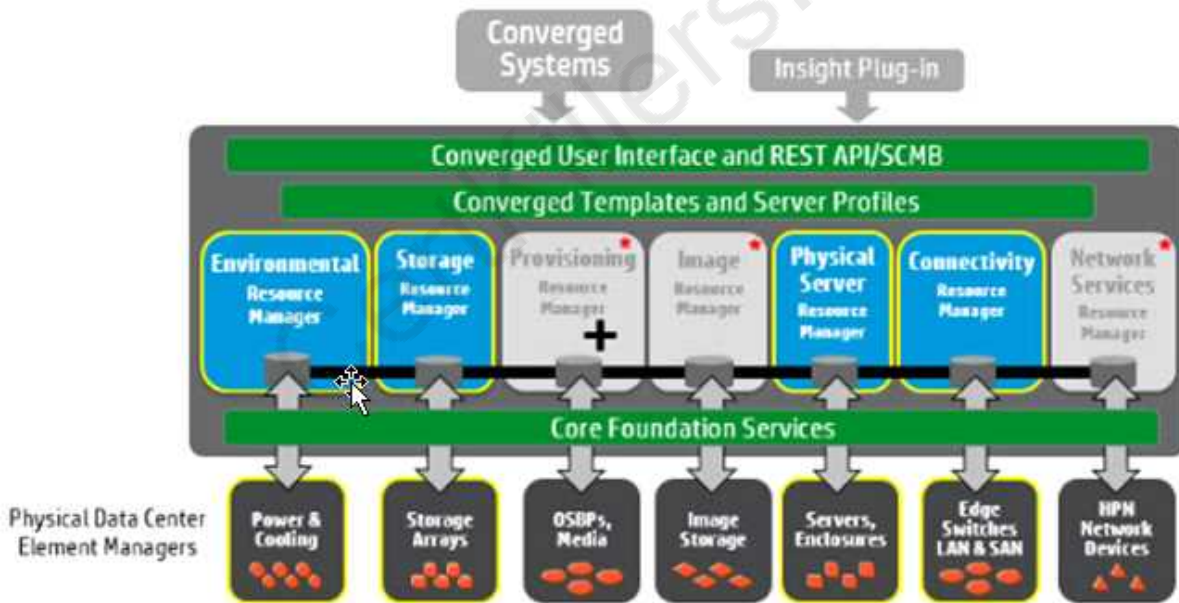

Question: 3

HOTSPOT

Point and click on the area of the graphic that identifies the area that the Microsoft System center uses to communicate with HPE One View.

Answer:

Insight Plug-in

Question: 4

HOTSPOT

Point and click on the area of the graphic that identifies the architectural layer that a storage administrator uses to communicate with the HPE OneView architecture.

Answer:

Converged User Interface and REST API/SCMB

Question: 5

You are attempting to add a supported DL rack server to HPE OneView. You have supplied the user credentials for the iLO.

Which object will HPE OneView use in its attempt to claim the rack server?

- A. iLO Remote insight Board Command Language (RIBCL)
- B. ipmanager binary large object (BLOB)
- C. ISKU Identifier
- D. VCMURL variable

Answer: B

Question: 6

Which part of HPE OneView's health monitor is responsible for translating incoming traps and sends notification messages to the Alert Service?