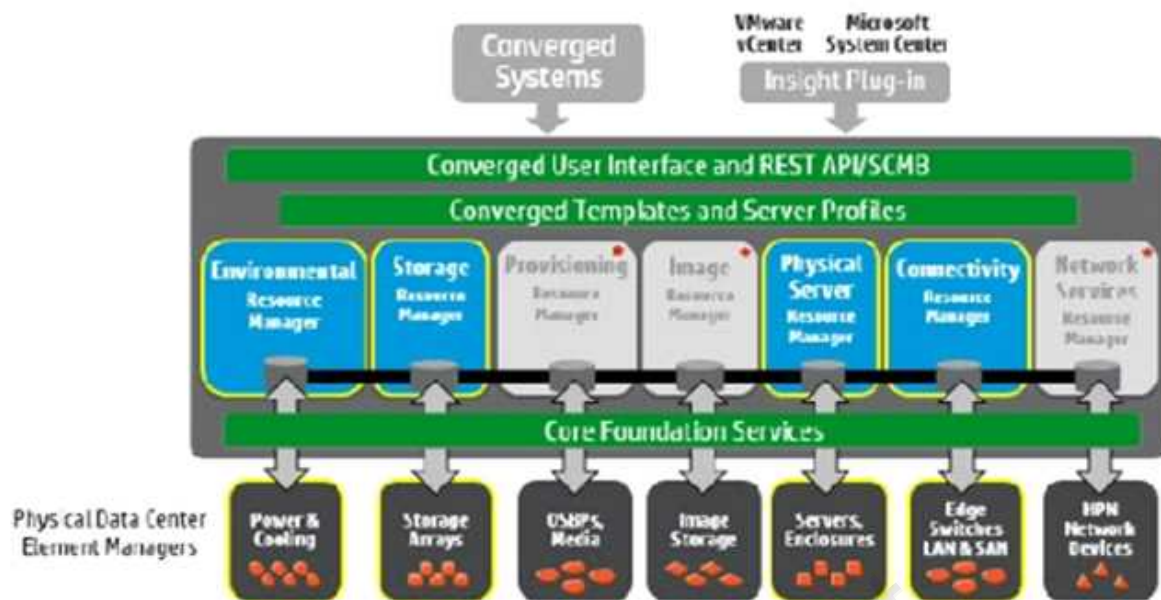

Question: 3

HOTSPOT

Point and click on the area of the graphic that identifies the area that the Microsoft System center uses to communicate with HPE One View.

Answer:

Insight Plug-in

Question: 4

HOTSPOT

Point and click on the area of the graphic that identifies the architectural layer that a storage administrator uses to communicate with the HPE OneView architecture.

Answer:

Converged User Interface and REST API/SCMB

Question: 5

You are attempting to add a supported DL rack server to HPE OneView. You have supplied the user credentials for the iLO.

Which object will HPE OneView use in its attempt to claim the rack server?

- A. iLO Remote insight Board Command Language (RIBCL)
- B. ipmanager binary large object (BLOB)
- C. ISKU Identifier
- D. VCMURL variable

Answer: B

Question: 6

Which part of HPE OneView's health monitor is responsible for translating incoming traps and sends notification messages to the Alert Service?