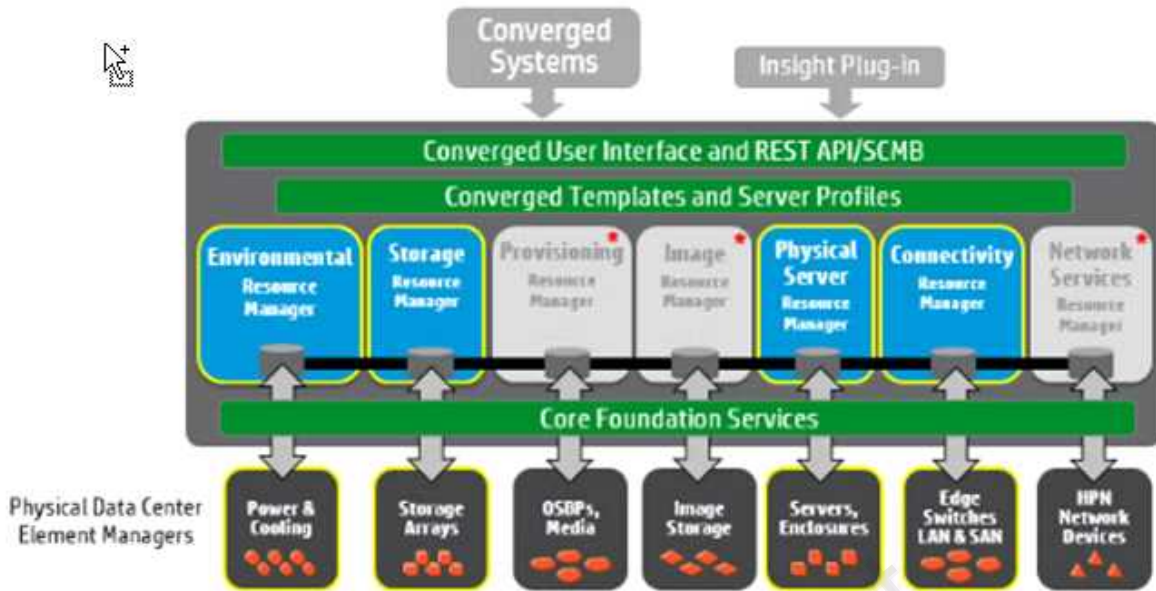

What does this error status indicate?

- A. A resource problem occurred.
- B. An incorrect client action was performed
- C. An incorrect programming function was called.
- D. A server problem occurred.

Answer: B

Question: 3

HOTSPOT

Point and click on the area of the graphic that identifies the area that the Microsoft System center uses to communicate with HPE One View.

Answer:

Insight Plug-in

Question: 4

HOTSPOT

Point and click on the area of the graphic that identifies the architectural layer that a storage administrator uses to communicate with the HPE OneView architecture.

Answer:

Converged User Interface and REST API/SCMB

Question: 5

You are attempting to add a supported DL rack server to HPE OneView. You have supplied the user credentials for the iLO.

Which object will HPE OneView use in its attempt to claim the rack server?

- A. iLO Remote insight Board Command Language (RIBCL)
- B. ipmanager binary large object (BLOB)
- C. ISKU Identifier
- D. VCMURL variable

Answer: B

Question: 6

Which part of HPE OneView's health monitor is responsible for translating incoming traps and sends notification messages to the Alert Service?