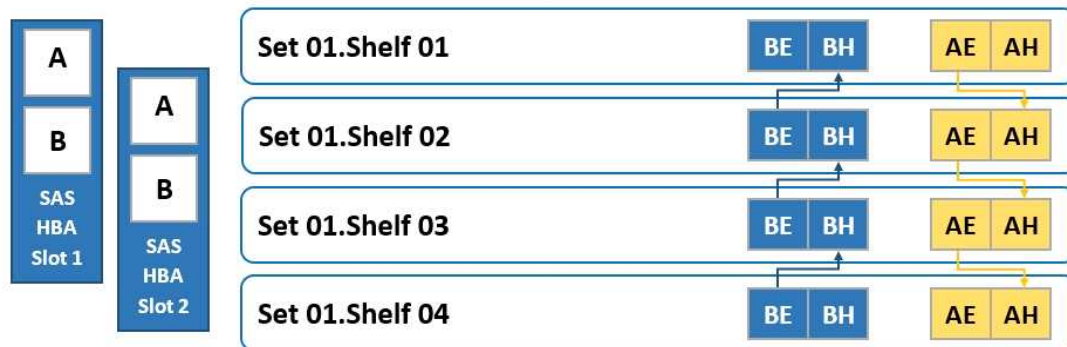

<https://www.certkillers.net>

Version: 4.0

Question: 1

Refer to the exhibit.

To which shelf and port should SAS HBA slot 1 port B be connected?

- A. Shelf 04 BH
- B. Shelf 01 BH
- C. Shelf 04 BE
- D. Shelf 01 BE

A technician is upgrading a DD9400 with a DS60 expansion shelf with 60 drives. In the GUI interface, only 30 drives are accessible.

What is causing these drives to be inaccessible?

- A. There are not enough cache drives on the DD9400 to support the extra capacity.
- B. A second SAS connection from DD9400 to DS60 is not activated.
- C. There are not enough spare drives.
- D. The capacity license applied is only for 30 drives.