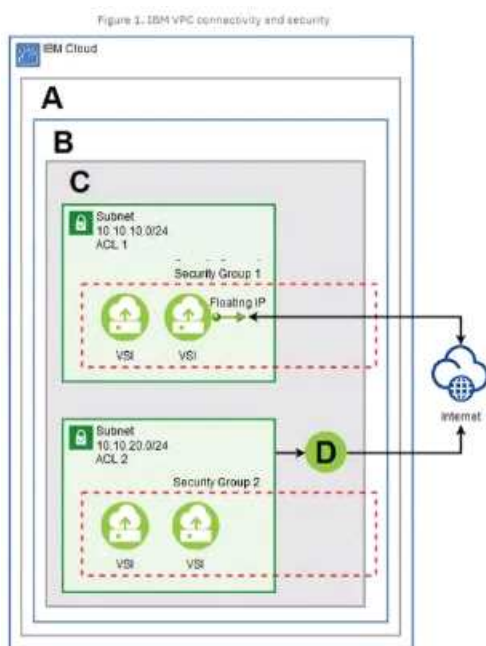

<https://www.certkillers.net>

Version: 4.0

Question: 1

Which component is represented by letter D in the displayed IBM VPC connectivity and security diagram?

- A. direct link gateway
- B. transit gateway
- C. public gateway
- D. secure gateway